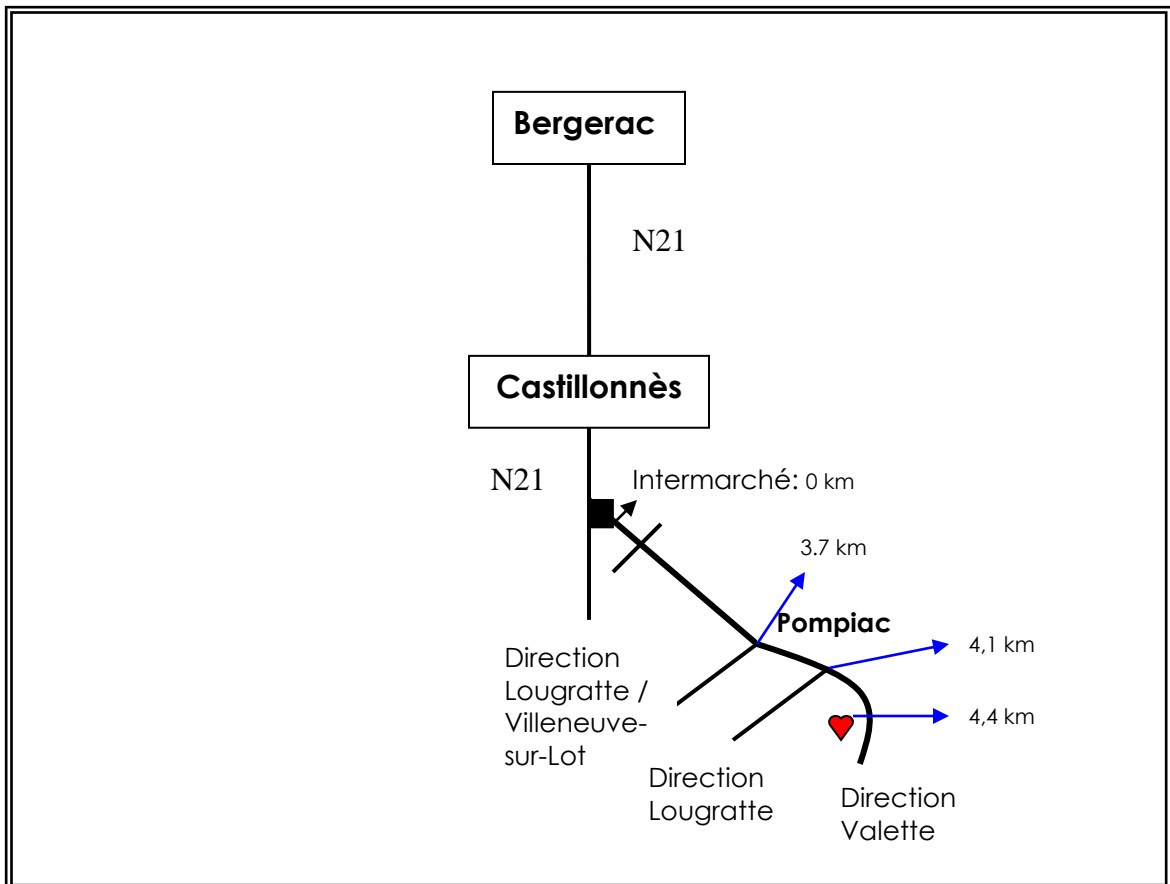

La Moulinal

Pour des vacances de rêve

Roadmap

Coming from the north (coming from Bergerac airport: start at 9.):

1. Lille → Paris (A1)
2. In Paris, take the ring road until "porte d'Orléans"
3. A6 direction Orléans, Lyon, Bordeaux
4. A10 direction Orléans
5. A71 direction Clermont-Ferrand
6. In Vierzon, take the A 20 direction Toulouse
7. In Brive La Gaillarde, take the A89 direction Bordeaux, Périgueux
8. South of Périgueux, take the N21 direction Bergerac
9. In Bergerac, continue on the N21 direction Villeneuve-sur-Lot
10. Take a left at the « Intermarché » after the village of Castillonnès. From there it is another 4.4 kms (2.7 miles) to get to La Moulinal. You can follow the map that is depicted below :

Gps coordinates: 0° 37' 5.1" E, 44° 36' 57.9" N